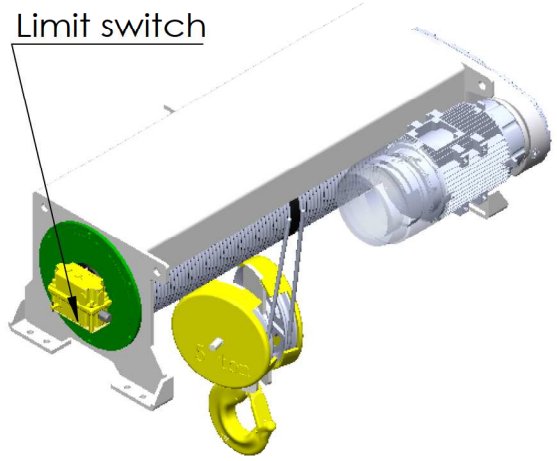

**SAN YUAN**  
SINCE 1982 MATERIAL HANDLING

[www.TaiwanHoist.com](http://www.TaiwanHoist.com)

F  
E  
D  
C  
B  
A

F  
E  
D  
C  
B  
A

E type Foot munted rope hoist

Type	E5-D4206	E5-D4209	E5-D4212	E5-D4215	E5-D4218	
Rated Cap (Kg)	5000					
Hoist speed	60 Hz	7.5				
mpm	50 Hz	6.3				
Hoist motor (Kw)	7.8					
Lift (m)	6	9	12	15	18	
Dia of rope	12					
Reeving type	4/2					
NW	Kg					
GW	Kg					
Case length	mm	890	974	1058	1142	1226
Packing Dimension						
LxWxH	(mm)					