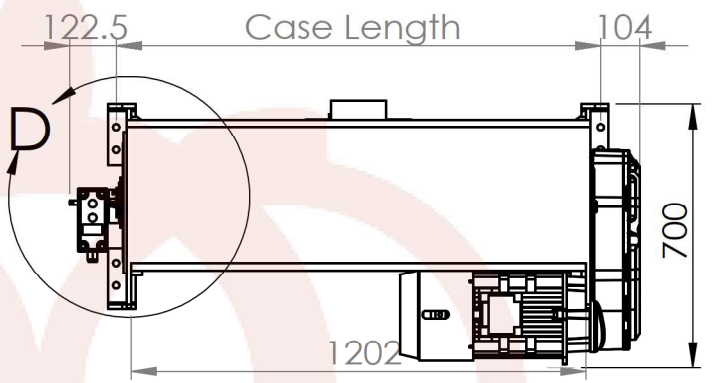

**SAN YUAN**  
SINCE 1982 MATERIAL HANDLING

[www.TaiwanHoist.com](http://www.TaiwanHoist.com)

F  
E  
D  
C  
B  
A

F  
E  
D  
C  
B  
A

E type Foot munted rope hoist

Type	E5-D4206	E5-D4209	E5-D4212	E5-D4215	E5-D4218	
Rated Cap (Kg)	5000					
Hoist speed	60 Hz	7.5				
mpm	50 Hz	6.3				
Hoist motor (Kw)	7.8					
Lift (m)	6	9	12	15	18	
Dia of rope	12					
Reeving type	4/2					
NW	Kg					
GW	Kg					
Case length	mm	890	974	1058	1142	1226
Packing Dimension						
LxWxH	(mm)					