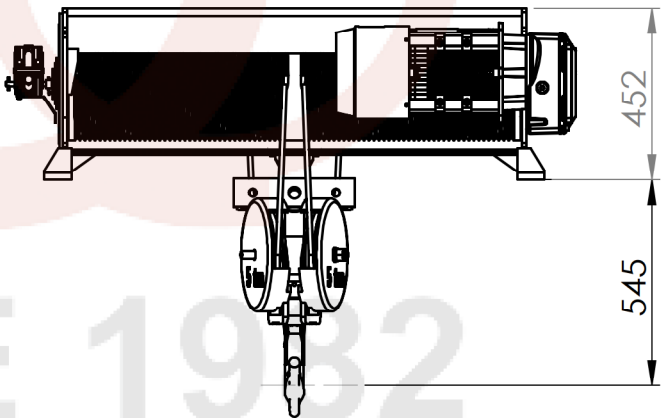

**SAN YUAN**  
SINCE 1982 MATERIAL HANDLING

[www.TaiwanHoist.com](http://www.TaiwanHoist.com)

F  
E  
D  
C  
B  
A

F  
E  
D  
C  
B  
A

E type Foot munted rope hoist

Type	E5-D4206	E5-D4209	E5-D4212	E5-D4215	E5-D4218	
Rated Cap (Kg)	5000					
Hoist speed	60 Hz	7.5				
mpm	50 Hz	6.3				
Hoist motor (Kw)	7.8					
Lift (m)	6	9	12	15	18	
Dia of rope	12					
Reeving type	4/2					
NW	Kg					
GW	Kg					
Case length	mm	890	974	1058	1142	1226
Packing Dimension						
LxWxH	(mm)					