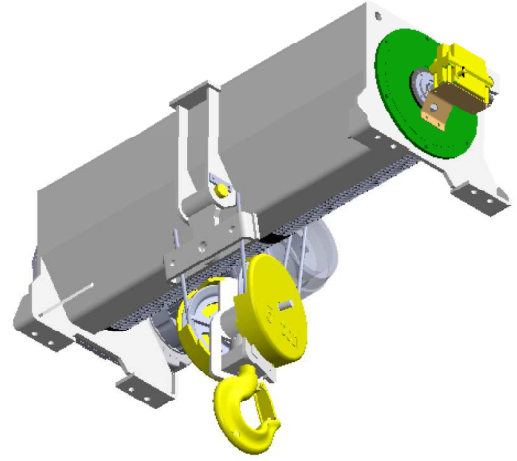

Type	E5-D4206	E5-D4209	E5-D4212	E5-D4215	E5-D4218	
Rated Cap (Kg)	5000					
Hoist speed	60 Hz	7.5				
mpm	50 Hz	6.3				
Hoist motor (Kw)	7.8					
Lift (m)	6	9	12	15	18	
Dia of rope	12					
Reeving type	4/2					
NW	Kg					
GW	Kg					
Case length	mm	890	974	1058	1142	1226
Packing Dimension						
LxWxH	(mm)					

Date 2019-May21