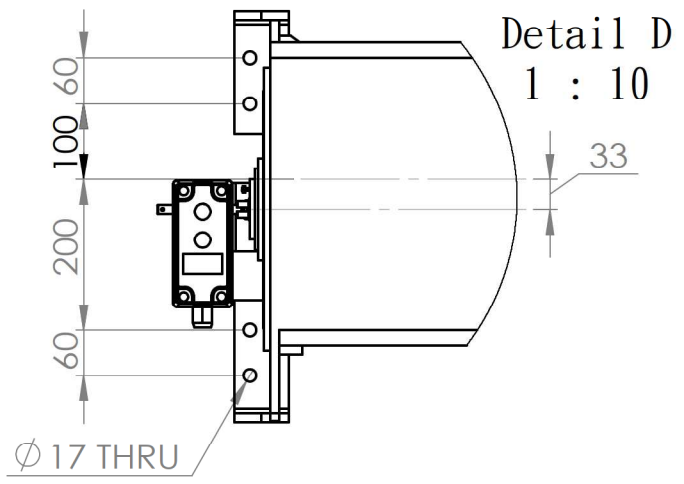

**SAN YUAN**  
SINCE 1982 MATERIAL HANDLING

[www.TaiwanHoist.com](http://www.TaiwanHoist.com)

F  
E  
D  
C  
B  
A

F  
E  
D  
C  
B  
A

E type Foot munted rope hoist

Type	E5-D4206	E5-D4209	E5-D4212	E5-D4215	E5-D4218	
Rated Cap (Kg)	5000					
Hoist speed	60 Hz	7.5				
mpm	50 Hz	6.3				
Hoist motor (Kw)	7.8					
Lift (m)	6	9	12	15	18	
Dia of rope	12					
Reeving type	4/2					
NW	Kg					
GW	Kg					
Case length	mm	890	974	1058	1142	1226
Packing Dimension						
LxWxH	(mm)					