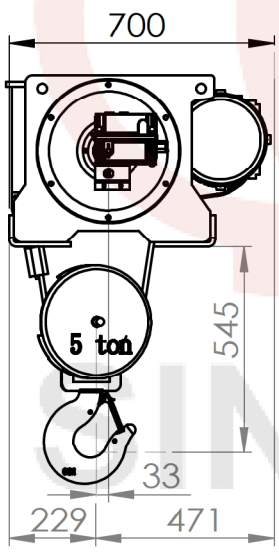

**SAN YUAN**  
SINCE 1982 MATERIAL HANDLING

[www.TaiwanHoist.com](http://www.TaiwanHoist.com)

F  
E  
D  
C  
B  
A

F  
E  
D  
C  
B  
A

E type Foot munted rope hoist

Type	E5-D4206	E5-D4209	E5-D4212	E5-D4215	E5-D4218	
Rated Cap (Kg)	5000					
Hoist speed	60 Hz	7.5				
mpm	50 Hz	6.3				
Hoist motor (Kw)	7.8					
Lift (m)	6	9	12	15	18	
Dia of rope	12					
Reeving type	4/2					
NW	Kg					
GW	Kg					
Case length	mm	890	974	1058	1142	1226
Packing Dimension						
LxWxH	(mm)					